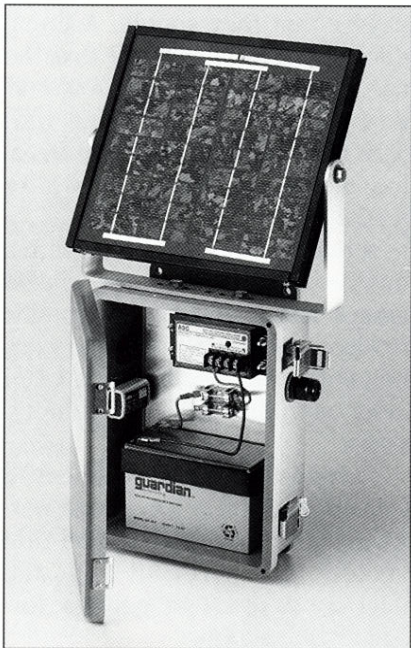

poles, towers, trailers, rails or on the ground, and are available in either AC or DC configurations. Custom systems are available. All components are U.L. listed. ♦

Circle No. 138 on Reply

New Product Recycled Floor Mat

Double D Family Mat Shop, Inc., introduces a floor mat made from recycled tires that absolutely eliminates slick floors in cattle processing areas and in livestock trailers.

The mat is made from steel belted tire treads weaved together to create a soft, yet strong footing for livestock.